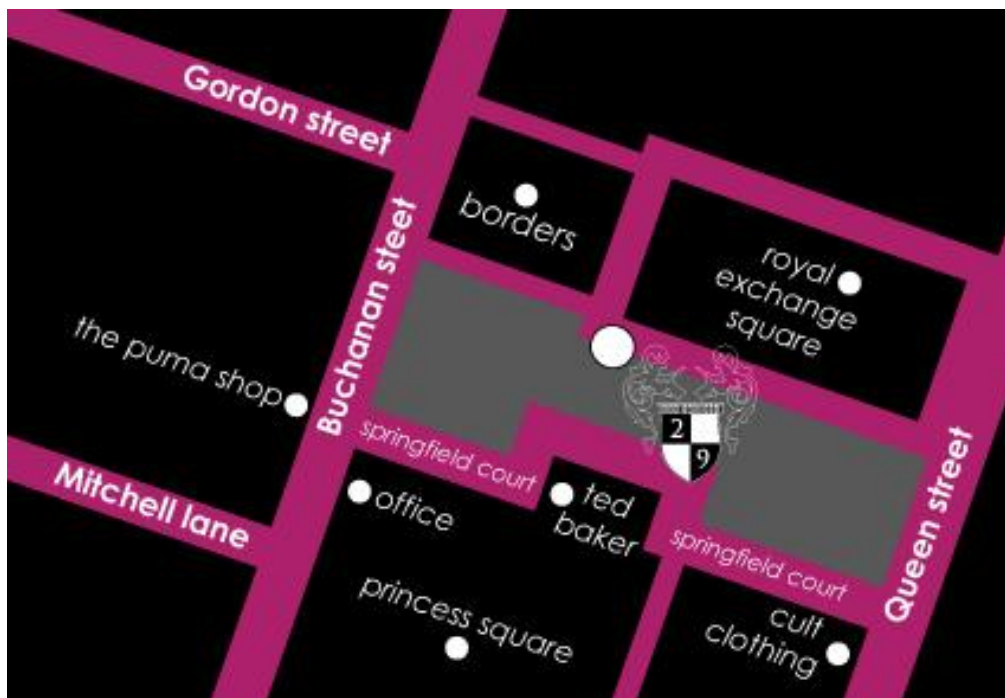

Joining Instructions

29 Royal Exchange Square,
Glasgow
G1 3AJ

T: +44 [0]141 225 5615

29

is only a short walking distance from both Glasgow Queen Street and Central Station.